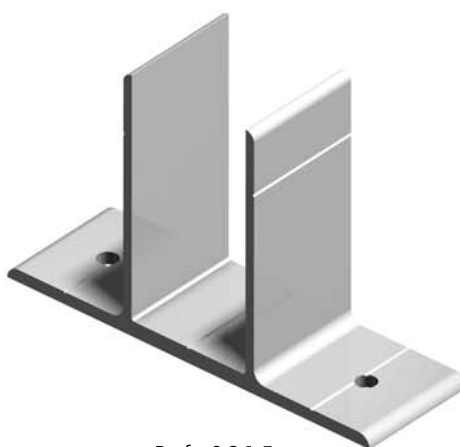

Ref. 0367
TORNILLO 10x16mm INOX